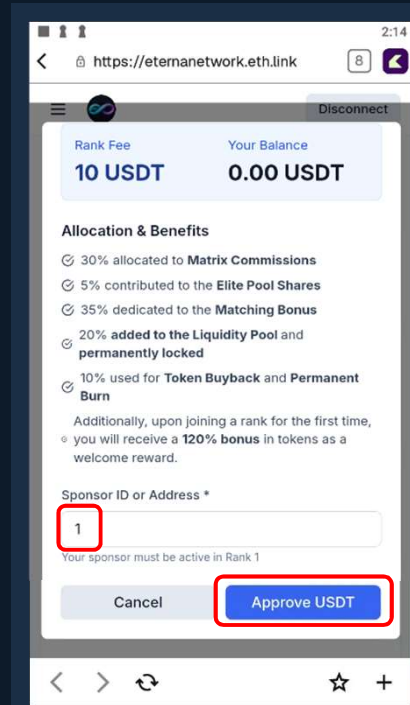

③ Minimum 10 USDT (BEP20)

You need at least 10 USDT on the BNB Chain in your wallet to pay the Rank 1 entry fee.

④ MetaMask Wallet App

Download and install the MetaMask app on your device. MetaMask's built-in browser is required to interact with the platform.

Step 1–4: Open MetaMask & Navigate to the Platform

1. Open MetaMask

2. Unlock with password or biometrics

3. Tap 'Explorer'

4. Paste your sponsor's referral link → Tap the suggested URL

Step 5-8: Connect Your Wallet to the Platform and join

5. Tap the 'wallet' icon (top right) to connect

6. Tap 'Connect' to authorize

7. Tap the '+ Join' icon (top right) to join

8. Dismiss any ad if it blocks buttons

Steps 9–12: Verify Sponsor ID then Approve USDT & Join rank 1

9. Verify Sponsor ID, then tap 'Approve USDT'

10. MetaMask: Spending cap — tap 'Confirm'

11. Once approved, tap 'Join Rank 1'

12. Review transaction, tap 'Confirm'

Steps 13–14: Join Rank 1 successful

Your Referral Links