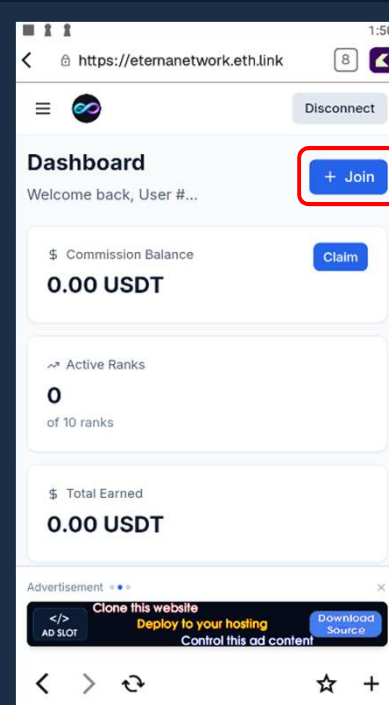

③ Minimum 10 USDT (BEP20)

You need at least 10 USDT on the BNB Chain in your wallet to pay the Rank 1 entry fee.

④ MetaMask Wallet App

Download and install the MetaMask app on your device. MetaMask's built-in browser is required to interact with the platform.

Step 1–4: Open MetaMask & Navigate to the Platform

1. Open MetaMask

2. Unlock with password or biometrics

3. Tap 'Explorer'

4. Paste your sponsor's referral link → Tap the suggested URL

Step 5-8: Connect Your Wallet to the Platform and join

5. Tap the 'wallet' icon (top right) to connect

6. Tap 'Connect' to authorize

7. Tap the '+ Join' icon (top right) to join

8. Dismiss any ad if it blocks buttons

Steps 9–12: Verify Sponsor ID then Approve USDT & Join rank 1

9. Verify Sponsor ID, then tap 'Approve USDT'

10. MetaMask: Spending cap — tap 'Confirm'

11. Once approved, tap 'Join Rank 1'

12. Review transaction, tap 'Confirm'

Steps 13–14: Join Rank 1 successful

Your Referral Links