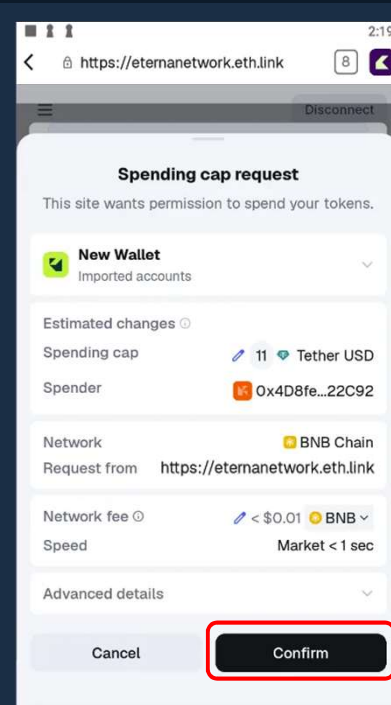

③ Minimum 10 USDT (BEP20)

You need at least 10 USDT on the BNB Chain in your wallet to pay the Rank 1 entry fee.

④ MetaMask Wallet App

Download and install the MetaMask app on your device. MetaMask's built-in browser is required to interact with the platform.

Step 1–4: Open MetaMask & Navigate to the Platform

1. Open MetaMask

2. Unlock with password or biometrics

3. Tap 'Explorer'

4. Paste your sponsor's referral link → Tap the suggested URL

Step 5-8: Connect Your Wallet to the Platform and join

5. Tap the 'wallet' icon (top right) to connect

6. Tap 'Connect' to authorize

7. Tap the '+ Join' icon (top right) to join

8. Dismiss any ad if it blocks buttons

Steps 9–12: Verify Sponsor ID then Approve USDT & Join rank 1

9. Verify Sponsor ID, then tap 'Approve USDT'

10. MetaMask: Spending cap — tap 'Confirm'

11. Once approved, tap 'Join Rank 1'

12. Review transaction, tap 'Confirm'

Steps 13–14: Join Rank 1 successful

Your Referral Links