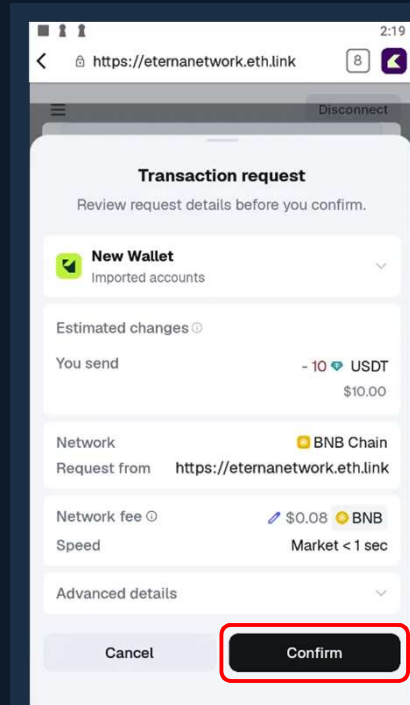

③ Minimum 10 USDT (BEP20)

You need at least 10 USDT on the BNB Chain in your wallet to pay the Rank 1 entry fee.

④ MetaMask Wallet App

Download and install the MetaMask app on your device. MetaMask's built-in browser is required to interact with the platform.

Step 1–4: Open MetaMask & Navigate to the Platform

1. Open MetaMask

2. Unlock with password or biometrics

3. Tap 'Explorer'

4. Paste your sponsor's referral link → Tap the suggested URL

Step 5-8: Connect Your Wallet to the Platform and join

5. Tap the 'wallet' icon (top right) to connect

6. Tap 'Connect' to authorize

7. Tap the '+ Join' icon (top right) to join

8. Dismiss any ad if it blocks buttons

Steps 9–12: Verify Sponsor ID then Approve USDT & Join rank 1

9. Verify Sponsor ID, then tap 'Approve USDT'

10. MetaMask: Spending cap — tap 'Confirm'

11. Once approved, tap 'Join Rank 1'

12. Review transaction, tap 'Confirm'

Steps 13–14: Join Rank 1 successful

Your Referral Links