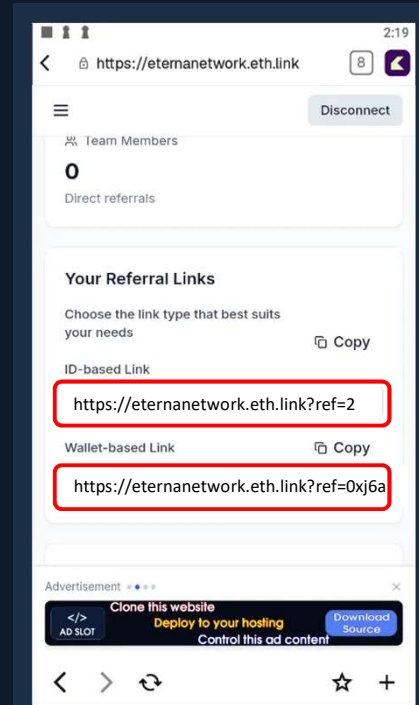

9. Verify Sponsor ID, then tap 'Approve USDT'

10. MetaMask: Spending cap — tap 'Confirm'

11. Once approved, tap 'Join Rank 1'

12. Review transaction, tap 'Confirm'

Steps 13–14: Join Rank 1 successful

Your Referral Links

After joining, scroll down on the Dashboard to find two types of referral links:

- ID-based Link: e.g. <https://eternanetwork.eth.link?ref=2>
- Wallet-based Link: uses your wallet address

Share either link with friends so they join under your sponsorship.

Joining Additional Ranks (Rank 2–10)

To join Rank 2 and beyond, tap '+Join' again and follow the same steps as Rank 1 — with one key difference:

- ✓ No referral link required — just use the +Join button on the Dashboard.
- ✓ No Sponsor ID needed — the system automatically recognizes your Rank 1 sponsor.
- ✓ Each higher rank has a larger fee and a higher earning cap.

13. Success! Active Rank 1 of 10 is now shown

14. Find your referral links

You're Ready to Join!

Visit the platform and connect your MetaMask wallet to get started.

 eternanetwork.eth.link

Questions? Reach out to your sponsor or the community support channel.