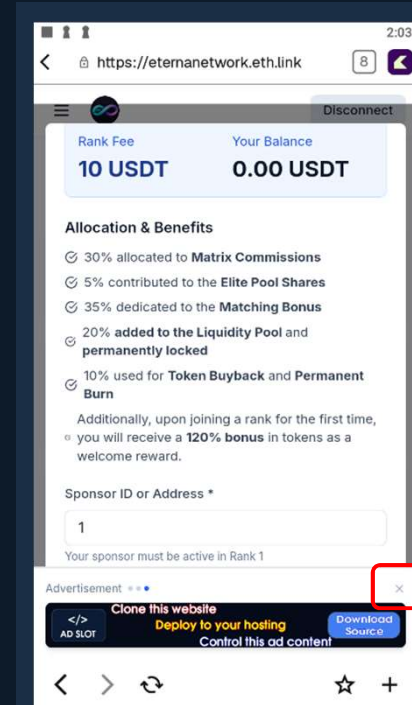

③ Minimum 10 USDT (BEP20)

You need at least 10 USDT on the BNB Chain in your wallet to pay the Rank 1 entry fee.

④ MetaMask Wallet App

Download and install the MetaMask app on your device. MetaMask's built-in browser is required to interact with the platform.

Step 1–4: Open MetaMask & Navigate to the Platform

1. Open MetaMask

2. Unlock with password or biometrics

3. Tap 'Explorer'

4. Paste your sponsor's referral link → Tap the suggested URL

Step 5-8: Connect Your Wallet to the Platform and join

5. Tap the 'wallet' icon (top right) to connect

6. Tap 'Connect' to authorize

7. Tap the '+ Join' icon (top right) to join

8. Dismiss any ad if it blocks buttons

Steps 9–12: Verify Sponsor ID then Approve USDT & Join rank 1

9. Verify Sponsor ID, then tap 'Approve USDT'

10. MetaMask: Spending cap — tap 'Confirm'

11. Once approved, tap 'Join Rank 1'

12. Review transaction, tap 'Confirm'

Steps 13–14: Join Rank 1 successful

Your Referral Links