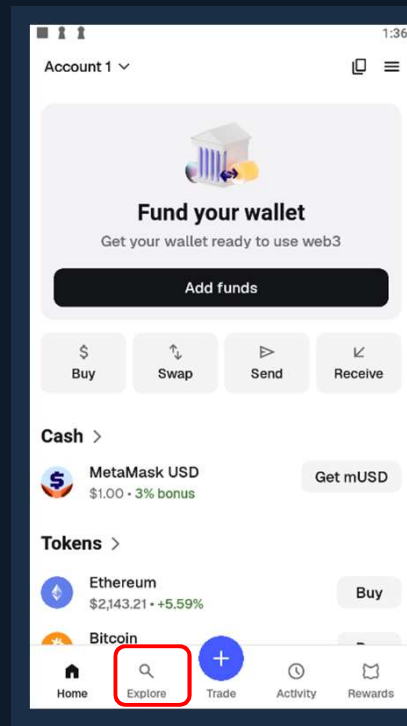

① BEP20 Blockchain Wallet

You need a crypto wallet compatible with the BNB Chain (BEP20 standard). MetaMask is strongly recommended for the best experience.

② BNB for Transaction Fees

Deposit at least 0.001 BNB (plus a small buffer) into your wallet to cover on-chain gas fees.

③ Minimum 10 USDT (BEP20)

You need at least 10 USDT on the BNB Chain in your wallet to pay the Rank 1 entry fee.

④ MetaMask Wallet App

Download and install the MetaMask app on your device. MetaMask's built-in browser is required to interact with the platform.

Step 1–4: Open MetaMask & Navigate to the Platform

1. Open MetaMask

2. Unlock with password or biometrics

3. Tap 'Explorer'

4. Paste your sponsor's referral link → Tap the suggested URL

Step 5-8: Connect Your Wallet to the Platform and join

5. Tap the 'wallet' icon (top right) to connect

6. Tap 'Connect' to authorize

7. Tap the '+ Join' icon (top right) to join

8. Dismiss any ad if it blocks buttons

Steps 9–12: Verify Sponsor ID then Approve USDT & Join rank 1