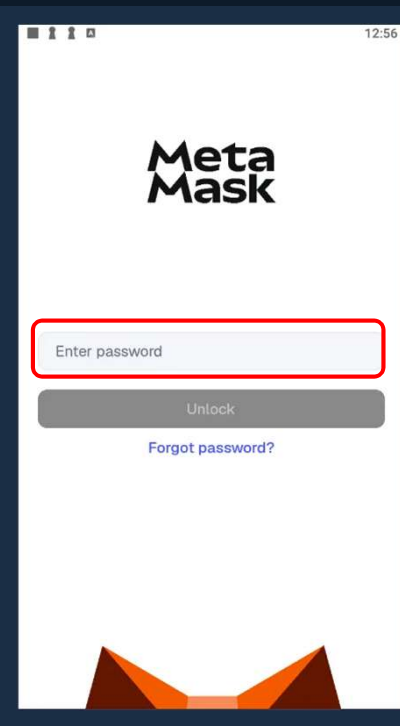

① BEP20 Blockchain Wallet

You need a crypto wallet compatible with the BNB Chain (BEP20 standard). MetaMask is strongly recommended for the best experience.

② BNB for Transaction Fees

Deposit at least 0.001 BNB (plus a small buffer) into your wallet to cover on-chain gas fees.

③ Minimum 10 USDT (BEP20)

You need at least 10 USDT on the BNB Chain in your wallet to pay the Rank 1 entry fee.

④ MetaMask Wallet App

Download and install the MetaMask app on your device. MetaMask's built-in browser is required to interact with the platform.

Step 1–4: Open MetaMask & Navigate to the Platform

1. Open MetaMask

2. Unlock with password or biometrics

3. Tap 'Explorer'

4. Paste your sponsor's referral link → Tap the suggested URL

Step 5-8: Connect Your Wallet to the Platform and join

5. Tap the 'wallet' icon (top right) to connect

6. Tap 'Connect' to authorize

7. Tap the '+ Join' icon (top right) to join

8. Dismiss any ad if it blocks buttons

Steps 9–12: Verify Sponsor ID then Approve USDT & Join rank 1