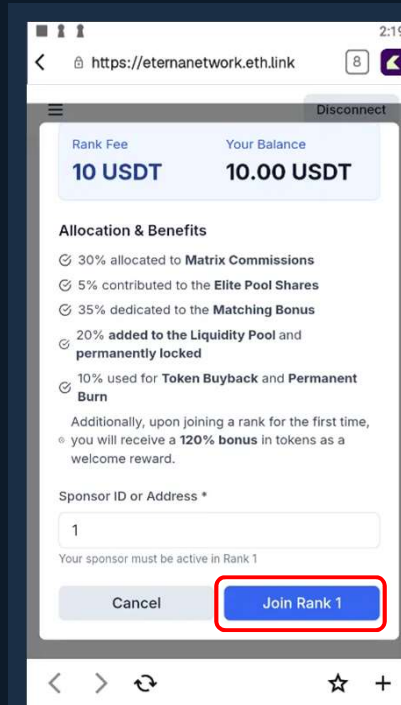

③ Minimum 10 USDT (BEP20)

You need at least 10 USDT on the BNB Chain in your wallet to pay the Rank 1 entry fee.

④ MetaMask Wallet App

Download and install the MetaMask app on your device. MetaMask's built-in browser is required to interact with the platform.

Step 1–4: Open MetaMask & Navigate to the Platform

1. Open MetaMask

2. Unlock with password or biometrics

3. Tap 'Explorer'

4. Paste your sponsor's referral link → Tap the suggested URL

Step 5-8: Connect Your Wallet to the Platform and join

5. Tap the 'wallet' icon (top right) to connect

6. Tap 'Connect' to authorize

7. Tap the '+ Join' icon (top right) to join

8. Dismiss any ad if it blocks buttons

Steps 9–12: Verify Sponsor ID then Approve USDT & Join rank 1

9. Verify Sponsor ID, then tap 'Approve USDT'

10. MetaMask: Spending cap — tap 'Confirm'

11. Once approved, tap 'Join Rank 1'

12. Review transaction, tap 'Confirm'

Steps 13–14: Join Rank 1 successful

Your Referral Links