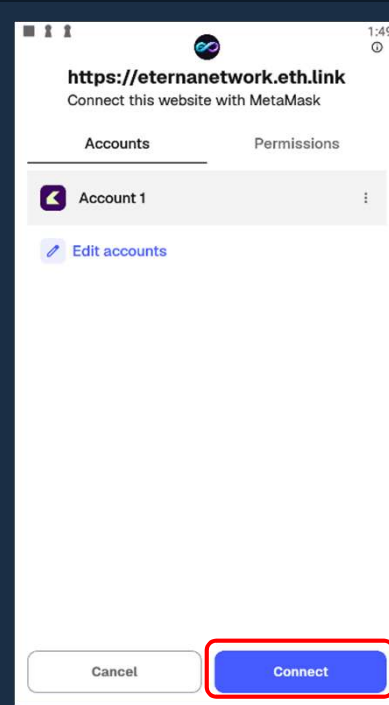

③ Minimum 10 USDT (BEP20)

You need at least 10 USDT on the BNB Chain in your wallet to pay the Rank 1 entry fee.

④ MetaMask Wallet App

Download and install the MetaMask app on your device. MetaMask's built-in browser is required to interact with the platform.

Step 1–4: Open MetaMask & Navigate to the Platform

1. Open MetaMask

2. Unlock with password or biometrics

3. Tap 'Explorer'

4. Paste your sponsor's referral link → Tap the suggested URL

Step 5-8: Connect Your Wallet to the Platform and join

5. Tap the 'wallet' icon (top right) to connect

6. Tap 'Connect' to authorize

7. Tap the '+ Join' icon (top right) to join

8. Dismiss any ad if it blocks buttons

Steps 9–12: Verify Sponsor ID then Approve USDT & Join rank 1

9. Verify Sponsor ID, then tap 'Approve USDT'

10. MetaMask: Spending cap — tap 'Confirm'

11. Once approved, tap 'Join Rank 1'

12. Review transaction, tap 'Confirm'

Steps 13–14: Join Rank 1 successful

Your Referral Links