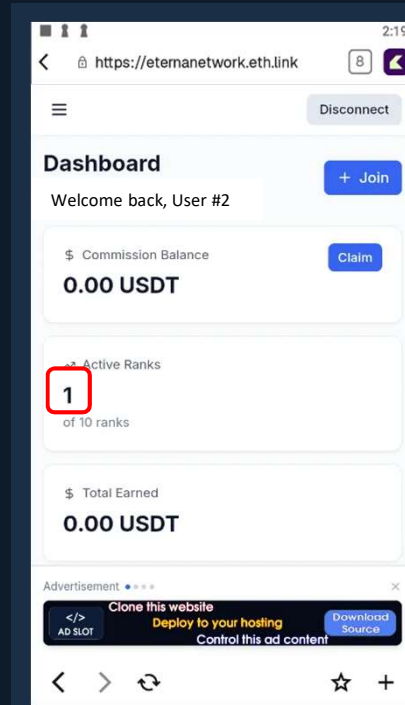

9. Verify Sponsor ID, then tap 'Approve USDT'

10. MetaMask: Spending cap — tap 'Confirm'

11. Once approved, tap 'Join Rank 1'

12. Review transaction, tap 'Confirm'

Steps 13–14: Join Rank 1 successful

Your Referral Links

After joining, scroll down on the Dashboard to find two types of referral links:

- ID-based Link: e.g. <https://eternanetwork.eth.link?ref=2>
- Wallet-based Link: uses your wallet address

Share either link with friends so they join under your sponsorship.

Joining Additional Ranks (Rank 2–10)

To join Rank 2 and beyond, tap '+Join' again and follow the same steps as Rank 1 — with one key difference:

- ✓ No referral link required — just use the +Join button on the Dashboard.
- ✓ No Sponsor ID needed — the system automatically recognizes your Rank 1 sponsor.
- ✓ Each higher rank has a larger fee and a higher earning cap.