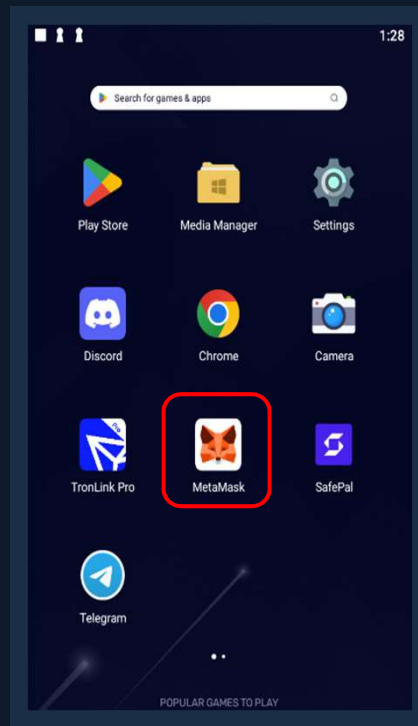

① BEP20 Blockchain Wallet

You need a crypto wallet compatible with the BNB Chain (BEP20 standard). MetaMask is strongly recommended for the best experience.

② BNB for Transaction Fees

Deposit at least 0.001 BNB (plus a small buffer) into your wallet to cover on-chain gas fees.

③ Minimum 10 USDT (BEP20)

You need at least 10 USDT on the BNB Chain in your wallet to pay the Rank 1 entry fee.

④ MetaMask Wallet App

Download and install the MetaMask app on your device. MetaMask's built-in browser is required to interact with the platform.

Step 1–4: Open MetaMask & Navigate to the Platform

1. Open MetaMask

2. Unlock with password or biometrics

3. Tap 'Explorer'

4. Paste your sponsor's referral link → Tap the suggested URL

Step 5-8: Connect Your Wallet to the Platform and join